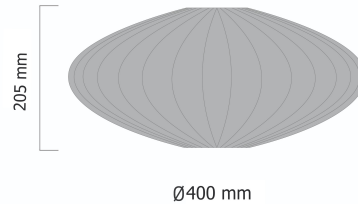

Product Images

Q521

Specification Details

PRODUCT	: Pendant Lamp WABI SABI Q521
BRAND	: LAMP & LIGHT
DESCRIPTION	: Pendant Lamp
DIMENSION	: L400 x W400 x H205 mm + Cable Length 1850 mm
LAMP TYPE	: E27 x 1 pcs (Maximum : 15W (Prefer : 12W))
COLOR	: White
MATERIAL	: Silk
WEIGHT	: 1.100 kg
IP RATING	: IP 20
INSTALLATION	: Surface Mounted
CUT OUT SIZE	: -

Light Source Info

LIGHT COLOR CCT	: Depend On Bulb
POWER (WATT)	: Depend on Bulb
LUMEN	: Depend on Bulb
BEAM ANGLE	: Depend On Bulb
CRI	: Depend On Bulb
INPUT VOLTAGE	: Depend On Bulb
POWER FACTOR	: Depend On Bulb
AVG. LIFE TIME	: Depend On Bulb
DIMMABLE	: Depend On Bulb
CONTROL GEAR	: