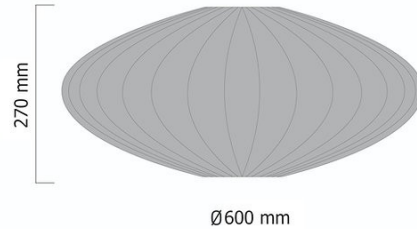

Product Images

Q522

Specification Details

PRODUCT	: Pendant Lamp WABI SABI Q522
BRAND	: LAMP & LIGHT
DESCRIPTION	: Pendant Lamp
DIMENSION	: L600 x W600 x H270 mm + Cable Length 1600 mm
LAMP TYPE	: E27 x 3 pcs ( Maximum : 15W (Prefer : 12W))
COLOR	: White
MATERIAL	: Silk
WEIGHT	: 2.300 kg
IP RATING	: IP 20
INSTALLATION	: Surface Mounted
CUT OUT SIZE	: -

Light Source Info

LIGHT COLOR CCT	: Depend On Bulb
POWER (WATT)	: Depend on Bulb
LUMEN	: Depend on Bulb
BEAM ANGLE	: Depend On Bulb
CRI	: Depend On Bulb
INPUT VOLTAGE	: Depend On Bulb
POWER FACTOR	: Depend On Bulb
AVG. LIFE TIME	: Depend On Bulb
DIMMABLE	: Depend On Bulb
CONTROL GEAR	: