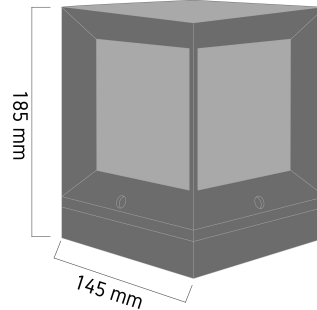

Product Images

K40

Specification Details

PRODUCT	: Outdoor Bollard Lamp K40
BRAND	: EZ Lighting
DESCRIPTION	: Outdoor Lamp
DIMENSION	: L145 x W145 x H185 mm + Cable Length N/A mm
LAMP TYPE	: E27 x 1 pcs (Maximum : 15W (Prefer E27 LED Bulb 8W))
COLOR	: Black
MATERIAL	: Aluminum,Polycarbonate
WEIGHT	: 1.000 kg
IP RATING	: IP 65
INSTALLATION	: Surface Mounted
CUT OUT SIZE	: -

Light Source Info

LIGHT COLOR CCT	: Depend On Bulb
POWER (WATT)	: -
LUMEN	: -
BEAM ANGLE	: Depend On Bulb
CRI	: Depend On Bulb
INPUT VOLTAGE	: Depend On Bulb
POWER FACTOR	: Depend On Bulb
AVG. LIFE TIME	: Depend On Bulb
DIMMABLE	: Depend On Bulb
CONTROL GEAR	: