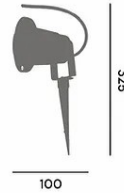

Product Images

X18
Dimension :
 100X100X325
Color :
 Black
Material :
 Aluminium, Glass

Specification Details

PRODUCT : Outdoor Spotlight X18
 BRAND : LIGHTTECH
 DESCRIPTION : Garden Light
 DIMENSION : L100 x W100 x H325 mm + Cable Length N/A mm
 LAMP TYPE : MR16 x 1 pcs (Maximum : 7W)
 COLOR : Black
 MATERIAL : Glass, Powder Coated Aluminum
 WEIGHT : 0.4 kg
 IP RATING : IP 65
 INSTALLATION : Surface Mounted
 CUT OUT SIZE : -

Light Source Info

LIGHT COLOR CCT : Depend On Bulb
 POWER (WATT) : -
 LUMEN : -
 BEAM ANGLE : Depend On Bulb
 CRI : Depend On Bulb
 INPUT VOLTAGE : Depend On Bulb
 POWER FACTOR : Depend On Bulb
 AVG. LIFE TIME : Depend On Bulb
 DIMMABLE : Depend On Bulb
 CONTROL GEAR :