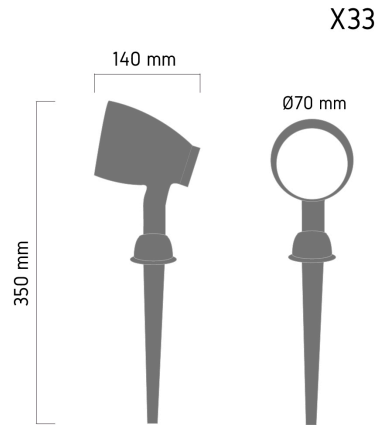

Product Images

Specification Details

PRODUCT	: Outdoor Spotlight X33
BRAND	: EZ Lighting
DESCRIPTION	: Garden Light
DIMENSION	: L140 x W70 x H350 mm + Cable Length N/A mm
LAMP TYPE	: GU10 x 1 pcs ( Maximum : 7W)
COLOR	: Black
MATERIAL	: Die-Cast Aluminum,Glass
WEIGHT	: 0.000 kg
IP RATING	: IP 65
INSTALLATION	: Surface Mounted
CUT OUT SIZE	: -

Light Source Info

LIGHT COLOR CCT	: Depend On Bulb
POWER (WATT)	: -
LUMEN	: -
BEAM ANGLE	: Depend On Bulb
CRI	: Depend On Bulb
INPUT VOLTAGE	: Depend On Bulb
POWER FACTOR	: Depend On Bulb
AVG. LIFE TIME	: Depend On Bulb
DIMMABLE	: Depend On Bulb
CONTROL GEAR	: