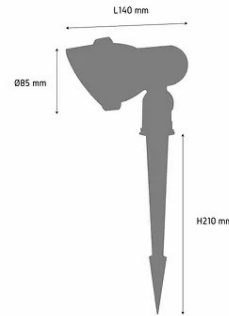

Product Images

X33

Specification Details

PRODUCT	: Outdoor Spotlight X33
BRAND	: LAMP & LIGHT
DESCRIPTION	: Garden Light
DIMENSION	: L140 x W70 x H350 mm + Cable Length N/A mm
LAMP TYPE	: MR16 x 1 pcs (Maximum : 7W)
COLOR	: Black
MATERIAL	: Glass, Powder Coated Aluminum
WEIGHT	: 0.1 kg
IP RATING	: IP 65
INSTALLATION	: Surface Mounted
CUT OUT SIZE	: -

Light Source Info

LIGHT COLOR CCT	: Depend On Bulb
POWER (WATT)	: -
LUMEN	: -
BEAM ANGLE	: Depend On Bulb
CRI	: Depend On Bulb
INPUT VOLTAGE	: Depend On Bulb
POWER FACTOR	: Depend On Bulb
AVG. LIFE TIME	: Depend On Bulb
DIMMABLE	: Depend On Bulb
CONTROL GEAR	: