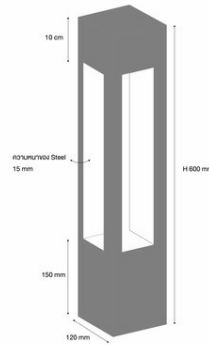

Product Images

X41

Dimension
120 x 600 mm
Material : Steel, Glass
Color : Black
Weight : 1.7 KG

Specification Details

PRODUCT	: Outdoor Bollard Lamp X41
BRAND	: LIGHTTECH
DESCRIPTION	: Bollard Light
DIMENSION	: L120 x W120 x H600 mm + Cable Length N/A mm
LAMP TYPE	: GU10 x 1 pcs (Maximum : 7W)
COLOR	: Black
MATERIAL	: Powder Coated Aluminum
WEIGHT	: 2 kg
IP RATING	: IP 65
INSTALLATION	: Surface Mounted
CUT OUT SIZE	: -

Light Source Info

LIGHT COLOR CCT	: Depend On Bulb
POWER (WATT)	: -
LUMEN	: -
BEAM ANGLE	: Depend On Bulb
CRI	: Depend On Bulb
INPUT VOLTAGE	: Depend On Bulb
POWER FACTOR	: Depend On Bulb
AVG. LIFE TIME	: Depend On Bulb
DIMMABLE	: Depend On Bulb
CONTROL GEAR	: