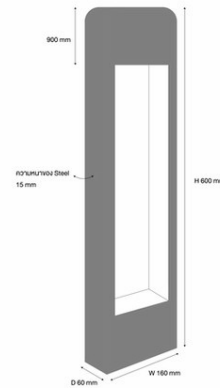

Product Images

X42
 Dimension
 W160 x D60 x H600 mm
 Material : Steel, Glass
 Color : Black
 Weight : 2.2 KG

Specification Details

PRODUCT	: Outdoor Bollard Lamp X42
BRAND	: LIGHTTECH
DESCRIPTION	: Bollard Light
DIMENSION	: L160 x W60 x H600 mm + Cable Length N/A mm
LAMP TYPE	: GU10 x 1 pcs (Maximum : 7W)
COLOR	: Black
MATERIAL	: Powder Coated Aluminum
WEIGHT	: 1.8 kg
IP RATING	: IP 65
INSTALLATION	: Surface Mounted
CUT OUT SIZE	: -

Light Source Info

LIGHT COLOR CCT	: Depend On Bulb
POWER (WATT)	: -
LUMEN	: -
BEAM ANGLE	: Depend On Bulb
CRI	: Depend On Bulb
INPUT VOLTAGE	: Depend On Bulb
POWER FACTOR	: Depend On Bulb
AVG. LIFE TIME	: Depend On Bulb
DIMMABLE	: Depend On Bulb
CONTROL GEAR	: