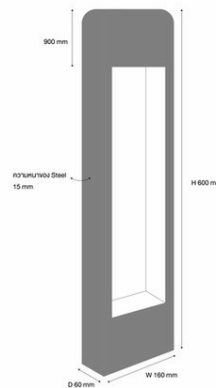

Product Images

X42
 Dimension
 W160 x D60 x H600 mm
 Material : Steel, Glass
 Color : Black
 Weight : 2.2 KG

Specification Details

PRODUCT	: Outdoor Bollard Lamp X42
BRAND	: EZ Lighting
DESCRIPTION	: Bollard Light
DIMENSION	: L160 x W60 x H600 mm + Cable Length N/A mm
LAMP TYPE	: GU10 x 1 pcs (Maximum : 7W)
COLOR	: Black
MATERIAL	: Powder Coated Aluminum
WEIGHT	: 2.000 kg
IP RATING	: IP 65
INSTALLATION	: Surface Mounted
CUT OUT SIZE	: -

Light Source Info

LIGHT COLOR CCT	: Depend On Bulb
POWER (WATT)	: -
LUMEN	: -
BEAM ANGLE	: Depend On Bulb
CRI	: Depend On Bulb
INPUT VOLTAGE	: Depend On Bulb
POWER FACTOR	: Depend On Bulb
AVG. LIFE TIME	: Depend On Bulb
DIMMABLE	: Depend On Bulb
CONTROL GEAR	: