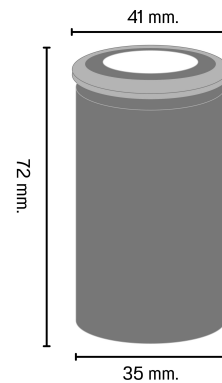

Product Images

Specification Details

PRODUCT	: In Ground Lamp X44
BRAND	: EZ Lighting
DESCRIPTION	: Wall Lamp
DIMENSION	: L41 x W41 x H72 mm + Cable Length N/A mm
LAMP TYPE	: LED x 1 pcs (Maximum : LED Built-in)
COLOR	: Silver
MATERIAL	: Stainless Steel,Glass
WEIGHT	: 0.000 kg
IP RATING	: IP 44
INSTALLATION	: Surface Mounted
CUT OUT SIZE	: -

Light Source Info

LIGHT COLOR CCT	: 3000K
POWER (WATT)	: 1
LUMEN	: 120
BEAM ANGLE	: N/A
CRI	: > 80
INPUT VOLTAGE	: AC 220V
POWER FACTOR	: N/A
AVG. LIFE TIME	: 25,000 Hrs
DIMMABLE	: Non-Dimmable
CONTROL GEAR	: Driver Included