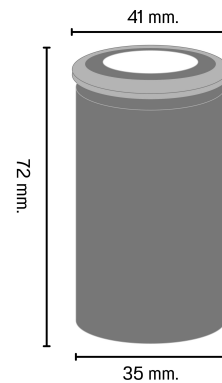

## Product Images

## Specification Details

PRODUCT	: In Ground Lamp X44
BRAND	: EZ Lighting
DESCRIPTION	: Wall Lamp
DIMENSION	: L41 x W41 x H72 mm + Cable Length N/A mm
LAMP TYPE	: LED x 1 pcs ( Maximum : LED Built-in)
COLOR	: Silver
MATERIAL	: Stainless Steel,Glass
WEIGHT	: 0.000 kg
IP RATING	: IP 44
INSTALLATION	: Surface Mounted
CUT OUT SIZE	: -

## Light Source Info

LIGHT COLOR CCT	: 3000K
POWER (WATT)	: 1
LUMEN	: 120
BEAM ANGLE	: N/A
CRI	: > 80
INPUT VOLTAGE	: AC 220V
POWER FACTOR	: N/A
AVG. LIFE TIME	: 25,000 Hrs
DIMMABLE	: Non-Dimmable
CONTROL GEAR	: Driver Included