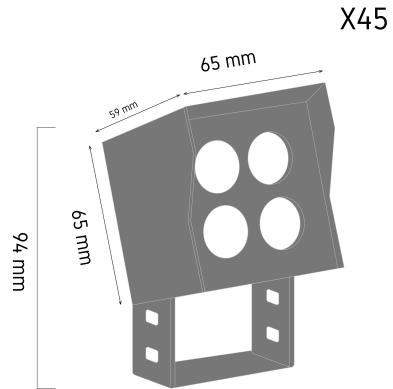

Product Images

Specification Details

PRODUCT	: Spotlight X45
BRAND	: EZ Lighting
DESCRIPTION	: Outdoor Spotlight
DIMENSION	: L65 x W65 x H94 mm + Cable Length N/A mm
LAMP TYPE	: LED x 1 pcs (Maximum : LED Built-in)
COLOR	: Black
MATERIAL	: Die-Cast Aluminum,Glass
WEIGHT	: 0.000 kg
IP RATING	: IP 65
INSTALLATION	: Surface Mounted
CUT OUT SIZE	: -

Light Source Info

LIGHT COLOR CCT	: 3000K
POWER (WATT)	: 16
LUMEN	: 660
BEAM ANGLE	: N/A
CRI	: > 80
INPUT VOLTAGE	: AC 220V
POWER FACTOR	: N/A
AVG. LIFE TIME	: 25,000 Hrs
DIMMABLE	: Non-Dimmable
CONTROL GEAR	: Driver Included