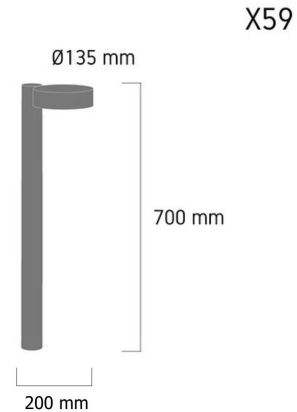

Product Images

Specification Details

PRODUCT	: Bollard Light X59
BRAND	: LAMP & LIGHT
DESCRIPTION	: Bollard Light
DIMENSION	: L200 x W135 x H700 mm + Cable Length N/A mm
LAMP TYPE	: LED Built-in x 1 pcs
COLOR	: Dark Grey
MATERIAL	: Die-Cast Aluminum, Polycarbonate
WEIGHT	: 1.200 kg
IP RATING	: IP 65
INSTALLATION	: Surface Mounted
CUT OUT SIZE	: -

Light Source Info

LIGHT COLOR CCT	: 3000K
POWER (WATT)	: 10
LUMEN	: 530
BEAM ANGLE	: 120 D
CRI	: > 80
INPUT VOLTAGE	: AC 220V
POWER FACTOR	: 0.5
AVG. LIFE TIME	: 50,000 Hrs
DIMMABLE	: Non-Dimmable
CONTROL GEAR	: Control Gear Driver included