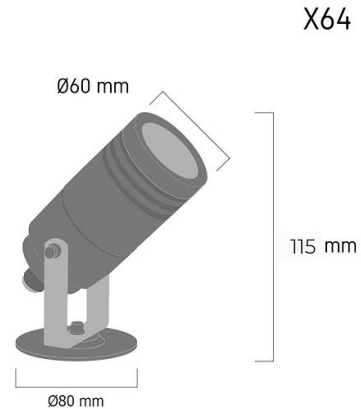

Product Images

Specification Details

PRODUCT	: Outdoor Spotlight X64
BRAND	: LAMP & LIGHT
DESCRIPTION	: Outdoor Spotlight
DIMENSION	: L60 x W60 x H115 mm + Cable Length N/A mm
LAMP TYPE	: GU10 x 1 pcs (Maximum : 7W (Prefer : 7W))
COLOR	: Dark Grey
MATERIAL	: Die-Cast Aluminum,Glass
WEIGHT	: 0.340 kg
IP RATING	: IP 65
INSTALLATION	: Surface / Spike on Ground Optional
CUT OUT SIZE	: -

Light Source Info

LIGHT COLOR CCT	: Depend On Bulb
POWER (WATT)	: Depend On Bulb
LUMEN	: Depend On Bulb
BEAM ANGLE	: Depend On Bulb
CRI	: Depend On Bulb
INPUT VOLTAGE	: Depend On Bulb
POWER FACTOR	: Depend On Bulb
AVG. LIFE TIME	: Depend On Bulb
DIMMABLE	: Depend On Bulb
CONTROL GEAR	: