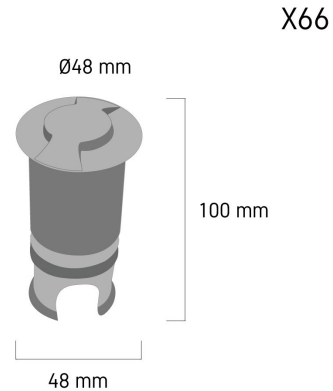

Product Images

Specification Details

PRODUCT	: Inground Light X66
BRAND	: LAMP & LIGHT
DESCRIPTION	: In Ground Light
DIMENSION	: L48 x W48 x H100 mm + Cable Length N/A mm
LAMP TYPE	: LED Built-in x 1 pcs (Maximum : Non-replaceable (OSRAM SMD 3W))
COLOR	: Dark Grey
MATERIAL	: 304 Stainless Steel,Glass
WEIGHT	: 0.420 kg
IP RATING	: IP 67
INSTALLATION	: Recess Mounted
CUT OUT SIZE	: -

Light Source Info

LIGHT COLOR CCT	: 3000K
POWER (WATT)	: 3W
LUMEN	: 90
BEAM ANGLE	: 120 D
CRI	: > 80
INPUT VOLTAGE	: DC 12V
POWER FACTOR	: 0.5
AVG. LIFE TIME	: 50,000 Hrs
DIMMABLE	: Non-Dimmable
CONTROL GEAR	: