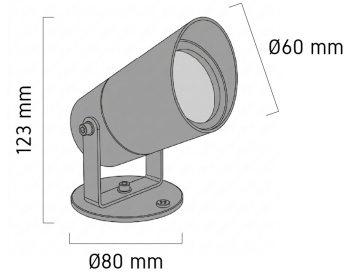

Product Images

X71

Specification Details

PRODUCT	: Outdoor Spotlight X71
BRAND	: LAMP & LIGHT
DESCRIPTION	: Outdoor Spotlight
DIMENSION	: L60 x W60 x H123 mm + Cable Length 200 mm
LAMP TYPE	: GU10 x 1 pcs (Maximum : 7W (prefer LED GU10))
COLOR	: Dark Grey
MATERIAL	: Aluminum,Glass
WEIGHT	: 0.320 kg
IP RATING	: IP 65
INSTALLATION	: Surface / Spike on Ground Optional
CUT OUT SIZE	: -

Light Source Info

LIGHT COLOR CCT	: Depend On Bulb
POWER (WATT)	: Depend On Bulb
LUMEN	: Depend On Bulb
BEAM ANGLE	: Depend On Bulb
CRI	: Depend On Bulb
INPUT VOLTAGE	: Depend On Bulb
POWER FACTOR	: Depend On Bulb
AVG. LIFE TIME	: Depend On Bulb
DIMMABLE	: Depend On Bulb
CONTROL GEAR	: