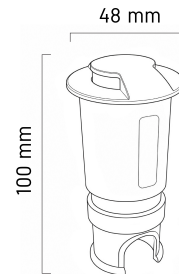

Product Images

X73

Specification Details

PRODUCT	: Inground Light X73
BRAND	: LAMP & LIGHT
DESCRIPTION	: In Ground Light
DIMENSION	: L48 x W48 x H100 mm + Cable Length N/A mm
LAMP TYPE	: LED Built-in x 1 pcs
COLOR	: Dark Grey
MATERIAL	: Stainless Steel,Glass
WEIGHT	: 0.420 kg
IP RATING	: IP 67
INSTALLATION	: Recess Mounted
CUT OUT SIZE	: -

Light Source Info

LIGHT COLOR CCT	: 3000K
POWER (WATT)	: 3W
LUMEN	: 90
BEAM ANGLE	: 120 D
CRI	: > 80
INPUT VOLTAGE	: DC 12V
POWER FACTOR	: 0.5
AVG. LIFE TIME	: 50,000 Hrs
DIMMABLE	: Non-Dimmable
CONTROL GEAR	: