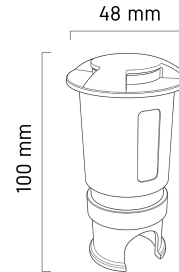

Product Images

X74

Specification Details

PRODUCT	: Inground Light X74
BRAND	: LAMP & LIGHT
DESCRIPTION	: In Ground Light
DIMENSION	: L48 x W48 x H100 mm + Cable Length N/A mm
LAMP TYPE	: LED Built-in x 1 pcs
COLOR	: Dark Grey
MATERIAL	: Stainless Steel,Glass
WEIGHT	: 0.420 kg
IP RATING	: IP 67
INSTALLATION	: Recess Mounted
CUT OUT SIZE	: -

Light Source Info

LIGHT COLOR CCT	: 3000K
POWER (WATT)	: 3W
LUMEN	: 90
BEAM ANGLE	: 120 D
CRI	: > 80
INPUT VOLTAGE	: DC 12V
POWER FACTOR	: 0.5
AVG. LIFE TIME	: 50,000 Hrs
DIMMABLE	: Non-Dimmable
CONTROL GEAR	: