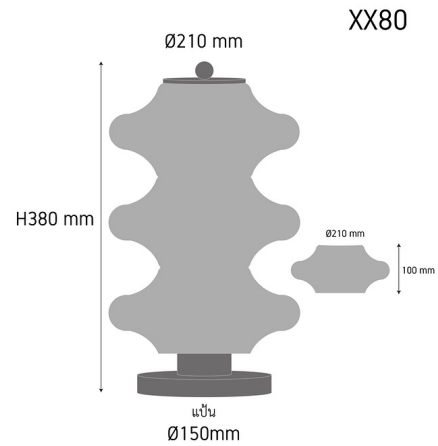

Product Images

Specification Details

PRODUCT	: Table Lamp XX80
BRAND	: LAMP & LIGHT
DESCRIPTION	: Table Lamp
DIMENSION	: L210 x W210 x H380 mm + Cable Length N/A mm
LAMP TYPE	: LED Built-in x 1 pcs (Maximum : 18W)
COLOR	: White
MATERIAL	: Aluminium, Glass
WEIGHT	: 3.6 kg
IP RATING	: IP 20
INSTALLATION	: N/A
CUT OUT SIZE	: -

Light Source Info

LIGHT COLOR CCT	: 3 CCT
POWER (WATT)	: 9
LUMEN	: 870
BEAM ANGLE	: N/A
CRI	: > 80
INPUT VOLTAGE	: AC 220V
POWER FACTOR	: N/A
AVG. LIFE TIME	: 25,000 Hrs
DIMMABLE	: Non-Dimmable
CONTROL GEAR	: Driver Included