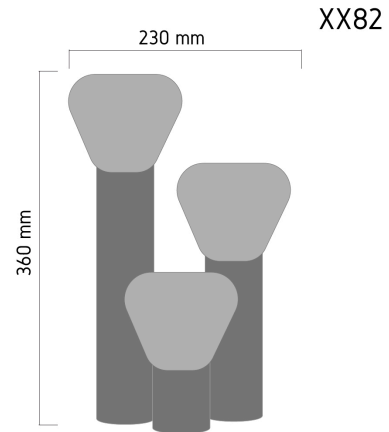

Product Images

Specification Details

PRODUCT	: Table Lamp XX82
BRAND	: LAMP & LIGHT
DESCRIPTION	: Table Lamp
DIMENSION	: L230 x W230 x H360 mm + Cable Length N/A mm
LAMP TYPE	: G9 x 3 pcs (Maximum : 3W)
COLOR	: Red,White
MATERIAL	: Powder Coated Steel,Polycarbonate
WEIGHT	: 2.000 kg
IP RATING	: IP 20
INSTALLATION	: N/A
CUT OUT SIZE	: -

Light Source Info

LIGHT COLOR CCT	: Depend On Bulb
POWER (WATT)	: -
LUMEN	: -
BEAM ANGLE	: Depend On Bulb
CRI	: Depend On Bulb
INPUT VOLTAGE	: Depend On Bulb
POWER FACTOR	: Depend On Bulb
AVG. LIFE TIME	: Depend On Bulb
DIMMABLE	: Depend On Bulb
CONTROL GEAR	: