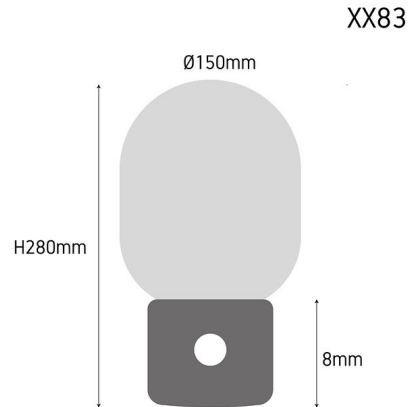

Product Images

Specification Details

PRODUCT	: Table Lamp XX83
BRAND	: LAMP & LIGHT
DESCRIPTION	: Table Lamp
DIMENSION	: L180 x W180 x H280 mm + Cable Length N/A mm
LAMP TYPE	: E27 x 1 pcs (Maximum : 15W (Prefer E27 LED Bulb 8W))
COLOR	: White
MATERIAL	: Glass, Marble
WEIGHT	: 3 kg
IP RATING	: IP 20
INSTALLATION	: N/A
CUT OUT SIZE	: -

Light Source Info

LIGHT COLOR CCT	: Depend On Bulb
POWER (WATT)	: -
LUMEN	: -
BEAM ANGLE	: Depend On Bulb
CRI	: Depend On Bulb
INPUT VOLTAGE	: Depend On Bulb
POWER FACTOR	: Depend On Bulb
AVG. LIFE TIME	: Depend On Bulb
DIMMABLE	: Depend On Bulb
CONTROL GEAR	: