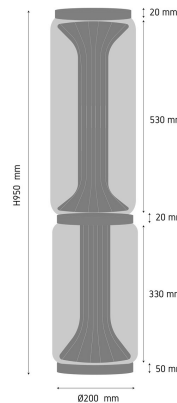

Product Images

XX85

Specification Details

PRODUCT	: Floor Lamp AURA TUBE XX85
BRAND	: LAMP & LIGHT
DESCRIPTION	: Floor Lamp
DIMENSION	: L200 x W200 x H950 mm + Cable Length N/A mm
LAMP TYPE	: LED Built-in x 1 pcs (Maximum : -)
COLOR	: Chrome,Clear
MATERIAL	: Glass,Electroplated Steel
WEIGHT	: 5.000 kg
IP RATING	: IP 20
INSTALLATION	: N/A
CUT OUT SIZE	: -

Light Source Info

LIGHT COLOR CCT	: 3000K
POWER (WATT)	: 45
LUMEN	: 250
BEAM ANGLE	: N/A
CRI	: > 80
INPUT VOLTAGE	: AC 220V
POWER FACTOR	: N/A
AVG. LIFE TIME	: 25,000 Hrs
DIMMABLE	: Non-Dimmable
CONTROL GEAR	: Driver Included

REMARK :

LAMP & LIGHT

Head Office : 2 Bangbon 4 Road, Soi 8, Bangbon, Bangkok, Thailand 10150

Tel. : 098-257-5229, Line ID : @Lampandlight, www.lampandlight.com