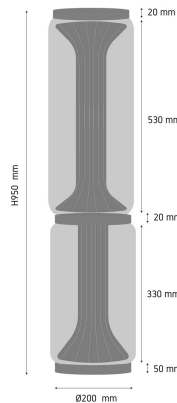

Product Images

XX85

Specification Details

PRODUCT	: Floor Lamp XX85
BRAND	: LAMP & LIGHT
DESCRIPTION	: Floor Lamp
DIMENSION	: L200 x W200 x H950 mm + Cable Length N/A mm
LAMP TYPE	: LED Built-in x 1 pcs (Maximum : -)
COLOR	: Chrome,Clear
MATERIAL	: Glass,Electroplated Steel
WEIGHT	: 5.000 kg
IP RATING	: IP 20
INSTALLATION	: N/A
CUT OUT SIZE	: -

Light Source Info

LIGHT COLOR CCT	: 3000K
POWER (WATT)	: 45
LUMEN	: 250
BEAM ANGLE	: N/A
CRI	: > 80
INPUT VOLTAGE	: AC 220V
POWER FACTOR	: N/A
AVG. LIFE TIME	: 25,000 Hrs
DIMMABLE	: Non-Dimmable
CONTROL GEAR	: Driver Included

REMARK :

LAMP & LIGHT

Head Office : 2 Bangbon 4 Road, Soi 8, Bangbon, Bangkok, Thailand 10150

Tel. : 098-257-5229, Line ID : @Lampandlight, www.lampandlight.com