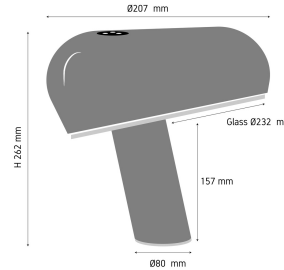

Product Images

XX87
 Dimension
 Ø207 x H262 mm
 Material : Marble, Iron
 Color : Black, White
 Weight : 3.34 KG

Specification Details

PRODUCT	: Table Lamp XX87
BRAND	: LAMP & LIGHT
DESCRIPTION	: Table Lamp
DIMENSION	: L250 x W250 x H270 mm + Cable Length N/A mm
LAMP TYPE	: E14 x 1 pcs (Maximum : 8W)
COLOR	: Black, White
MATERIAL	: Ceramic, Marble
WEIGHT	: 4.2 kg
IP RATING	: IP 20
INSTALLATION	: N/A
CUT OUT SIZE	: -

Light Source Info

LIGHT COLOR CCT	: 3000K
POWER (WATT)	: 2.5
LUMEN	: 250
BEAM ANGLE	: N/A
CRI	: > 80
INPUT VOLTAGE	: AC 220V
POWER FACTOR	: N/A
AVG. LIFE TIME	: 25,000 Hrs
DIMMABLE	: Non-Dimmable
CONTROL GEAR	: Driver Included