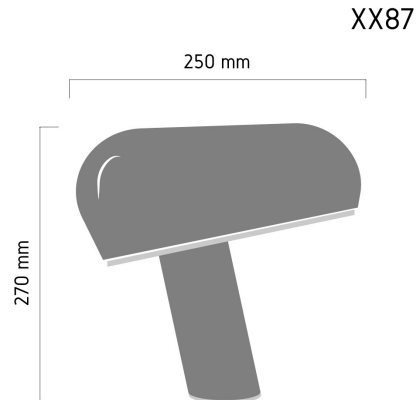

Specification Sheet

Saleman Contact : _____

v.20260422030011

Product Images

Specification Details

PRODUCT	: Table Lamp ANGL XX87
BRAND	: LAMP & LIGHT
DESCRIPTION	: Table Lamp
DIMENSION	: L250 x W250 x H270 mm + Cable Length N/A mm
LAMP TYPE	: E14 x 1 pcs (Maximum : 8W (Prefer : 8W))
COLOR	: Black,White
MATERIAL	: Ceramic,Marble
WEIGHT	: 4.200 kg
IP RATING	: IP 20
INSTALLATION	: N/A
CUT OUT SIZE	: -

Light Source Info

LIGHT COLOR CCT	: 3000K
POWER (WATT)	: 2.5
LUMEN	: 250
BEAM ANGLE	: N/A
CRI	: > 80
INPUT VOLTAGE	: AC 220V
POWER FACTOR	: N/A
AVG. LIFE TIME	: 25,000 Hrs
DIMMABLE	: Non-Dimmable
CONTROL GEAR	: Driver Included