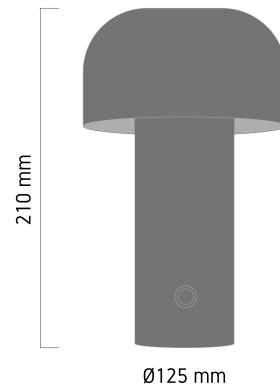

Product Images

XX89

Specification Details

PRODUCT	: Rechargeable Table Lamp XX89
BRAND	: LAMP & LIGHT
DESCRIPTION	: Rechargeable Lamp
DIMENSION	: L125 x W125 x H210 mm + Cable Length N/A mm
LAMP TYPE	: LED Built-in x 1 pcs ( Maximum : 3W)
COLOR	: White
MATERIAL	: Polycarbonate
WEIGHT	: 1 kg
IP RATING	: IP 20
INSTALLATION	: N/A
CUT OUT SIZE	: -

Light Source Info

LIGHT COLOR CCT	: 3000K
POWER (WATT)	: 2.5
LUMEN	: 250
BEAM ANGLE	: N/A
CRI	: > 80
INPUT VOLTAGE	: DC 5V
POWER FACTOR	: N/A
AVG. LIFE TIME	: 25,000 Hrs
DIMMABLE	: Dimmable
CONTROL GEAR	: Driver Included