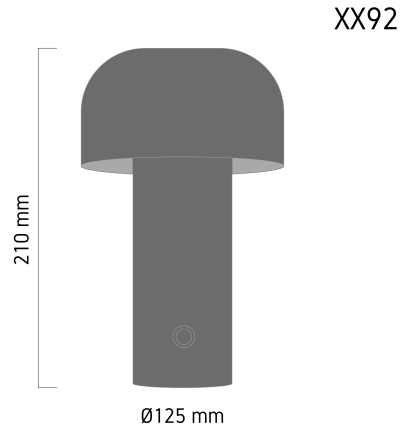

Product Images

Specification Details

PRODUCT	: Rechargeable Table Lamp XX92
BRAND	: LAMP & LIGHT
DESCRIPTION	: Rechargeable Lamp
DIMENSION	: L125 x W125 x H210 mm + Cable Length N/A mm
LAMP TYPE	: LED Built-in x 1 pcs (Maximum : 3W)
COLOR	: Grey
MATERIAL	: Electroplated Steel
WEIGHT	: 1.000 kg
IP RATING	: IP 20
INSTALLATION	: N/A
CUT OUT SIZE	: -

Light Source Info

LIGHT COLOR CCT	: 3000K
POWER (WATT)	: 2.5
LUMEN	: 250
BEAM ANGLE	: N/A
CRI	: > 80
INPUT VOLTAGE	: DC 5V
POWER FACTOR	: N/A
AVG. LIFE TIME	: 25,000 Hrs
DIMMABLE	: Dimmable
CONTROL GEAR	: Driver Included