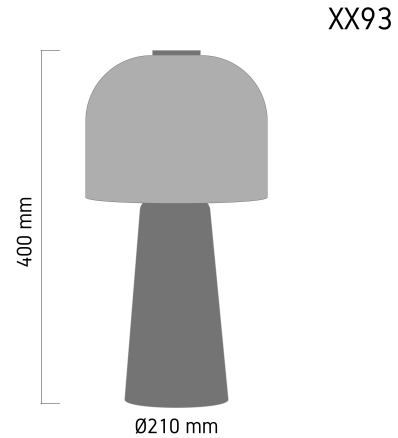

Product Images

Specification Details

PRODUCT	: Table Lamp XX93
BRAND	: LAMP & LIGHT
DESCRIPTION	: Table Lamp
DIMENSION	: L210 x W210 x H400 mm + Cable Length 1500 mm
LAMP TYPE	: E27 x 1 pcs (Maximum : 15W (Prefer LED Bulb E27 6W))
COLOR	: Black,White
MATERIAL	: Acrylic,Polycarbonate
WEIGHT	: 0.560 kg
IP RATING	: IP 20
INSTALLATION	: N/A
CUT OUT SIZE	: -

Light Source Info

LIGHT COLOR CCT	: Depend On Bulb
POWER (WATT)	: -
LUMEN	: -
BEAM ANGLE	: Depend On Bulb
CRI	: Depend On Bulb
INPUT VOLTAGE	: Depend On Bulb
POWER FACTOR	: Depend On Bulb
AVG. LIFE TIME	: Depend On Bulb
DIMMABLE	: Depend On Bulb
CONTROL GEAR	: