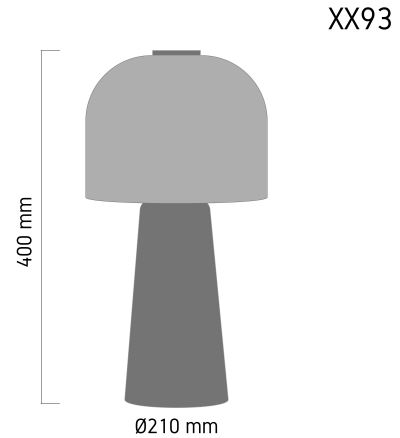

Product Images

Specification Details

PRODUCT	: Table Lamp XX93
BRAND	: LAMP & LIGHT
DESCRIPTION	: Table Lamp
DIMENSION	: L210 x W210 x H400 mm + Cable Length 1500 mm
LAMP TYPE	: E27 x 1 pcs ( Maximum : 15W (Prefer LED Bulb E27 6W))
COLOR	: Black, White
MATERIAL	: Acrylic, Polycarbonate
WEIGHT	: 0.56 kg
IP RATING	: IP 20
INSTALLATION	: N/A
CUT OUT SIZE	: -

Light Source Info

LIGHT COLOR CCT	: Depend On Bulb
POWER (WATT)	: -
LUMEN	: -
BEAM ANGLE	: Depend On Bulb
CRI	: Depend On Bulb
INPUT VOLTAGE	: Depend On Bulb
POWER FACTOR	: Depend On Bulb
AVG. LIFE TIME	: Depend On Bulb
DIMMABLE	: Depend On Bulb
CONTROL GEAR	: