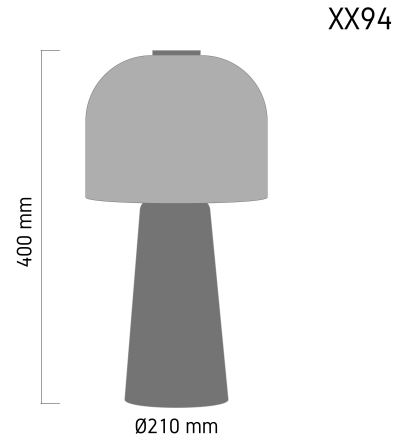

Product Images

Specification Details

PRODUCT	: Table Lamp XX94
BRAND	: LAMP & LIGHT
DESCRIPTION	: Table Lamp
DIMENSION	: L210 x W210 x H400 mm + Cable Length 1500 mm
LAMP TYPE	: E27 x 1 pcs (Maximum : 15W (Prefer LED Bulb E27 6W))
COLOR	: Orange,White
MATERIAL	: Acrylic,Polycarbonate
WEIGHT	: 0.560 kg
IP RATING	: IP 20
INSTALLATION	: N/A
CUT OUT SIZE	: -

Light Source Info

LIGHT COLOR CCT	: Depend On Bulb
POWER (WATT)	: -
LUMEN	: -
BEAM ANGLE	: Depend On Bulb
CRI	: Depend On Bulb
INPUT VOLTAGE	: Depend On Bulb
POWER FACTOR	: Depend On Bulb
AVG. LIFE TIME	: Depend On Bulb
DIMMABLE	: Depend On Bulb
CONTROL GEAR	: