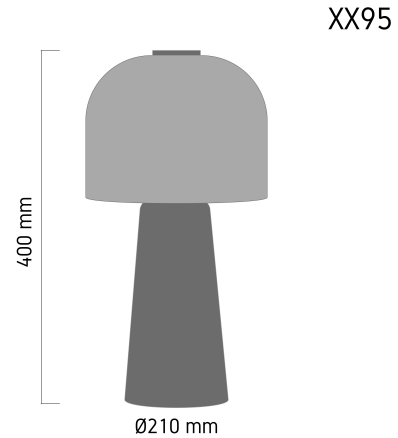

Product Images

Specification Details

PRODUCT	: Table Lamp XX95
BRAND	: LAMP & LIGHT
DESCRIPTION	: Table Lamp
DIMENSION	: L210 x W210 x H400 mm + Cable Length 1500 mm
LAMP TYPE	: E27 x 1 pcs (Maximum : 15W (Prefer LED Bulb E27 6W))
COLOR	: Clear,White
MATERIAL	: Acrylic,Polycarbonate
WEIGHT	: 0.560 kg
IP RATING	: IP 20
INSTALLATION	: N/A
CUT OUT SIZE	: -

Light Source Info

LIGHT COLOR CCT	: Depend On Bulb
POWER (WATT)	: -
LUMEN	: -
BEAM ANGLE	: Depend On Bulb
CRI	: Depend On Bulb
INPUT VOLTAGE	: Depend On Bulb
POWER FACTOR	: Depend On Bulb
AVG. LIFE TIME	: Depend On Bulb
DIMMABLE	: Depend On Bulb
CONTROL GEAR	: