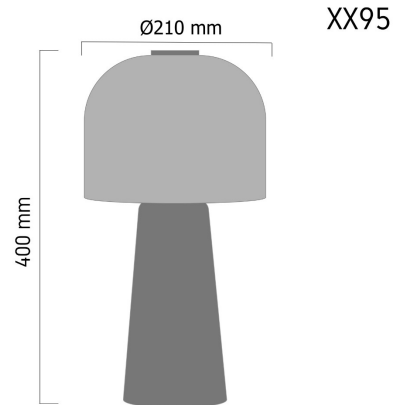

Product Images

Specification Details

PRODUCT	: Table Lamp XX95
BRAND	: LAMP & LIGHT
DESCRIPTION	: Table Lamp
DIMENSION	: L210 x W210 x H400 mm + Cable Length 1500 mm
LAMP TYPE	: E27 x 1 pcs (Maximum : 12W (Prefer LED Bulb E27 8W)))
COLOR	: Clear,White
MATERIAL	: Acrylic,Polycarbonate
WEIGHT	: 0.560 kg
IP RATING	: IP 20
INSTALLATION	: N/A
CUT OUT SIZE	: -

Light Source Info

LIGHT COLOR CCT	: Depend On Bulb
POWER (WATT)	: -
LUMEN	: -
BEAM ANGLE	: Depend On Bulb
CRI	: Depend On Bulb
INPUT VOLTAGE	: Depend On Bulb
POWER FACTOR	: Depend On Bulb
AVG. LIFE TIME	: Depend On Bulb
DIMMABLE	: Depend On Bulb
CONTROL GEAR	: