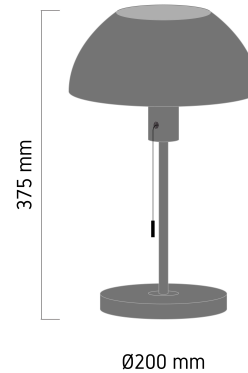

Product Images

XX96

Specification Details

PRODUCT	: Table Lamp XX96
BRAND	: LAMP & LIGHT
DESCRIPTION	: Table Lamp
DIMENSION	: L200 x W200 x H375 mm + Cable Length 1500 mm
LAMP TYPE	: E27 x 1 pcs (Maximum : 15W (Prefer LED Bulb E27 8W))
COLOR	: Black
MATERIAL	: Steel
WEIGHT	: 1.04 kg
IP RATING	: IP 20
INSTALLATION	: N/A
CUT OUT SIZE	: -

Light Source Info

LIGHT COLOR CCT	: Depend On Bulb
POWER (WATT)	: -
LUMEN	: -
BEAM ANGLE	: Depend On Bulb
CRI	: Depend On Bulb
INPUT VOLTAGE	: Depend On Bulb
POWER FACTOR	: Depend On Bulb
AVG. LIFE TIME	: Depend On Bulb
DIMMABLE	: Depend On Bulb
CONTROL GEAR	: