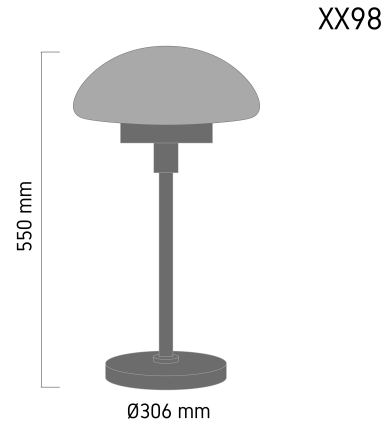

Product Images

Specification Details

PRODUCT	: Table Lamp DOMELO XX98
BRAND	: LAMP & LIGHT
DESCRIPTION	: Table Lamp
DIMENSION	: L306 x W306 x H550 mm + Cable Length 1500 mm
LAMP TYPE	: E27 x 1 pcs (Maximum : 15W (Prefer LED Bulb E27 8W))
COLOR	: Black,White,Brass
MATERIAL	: Glass,Steel
WEIGHT	: 3.660 kg
IP RATING	: IP 20
INSTALLATION	: N/A
CUT OUT SIZE	: -

Light Source Info

LIGHT COLOR CCT	: Depend On Bulb
POWER (WATT)	: -
LUMEN	: -
BEAM ANGLE	: Depend On Bulb
CRI	: Depend On Bulb
INPUT VOLTAGE	: Depend On Bulb
POWER FACTOR	: Depend On Bulb
AVG. LIFE TIME	: Depend On Bulb
DIMMABLE	: Depend On Bulb
CONTROL GEAR	: