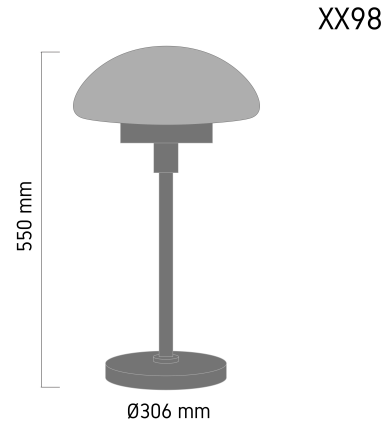

Product Images

Specification Details

PRODUCT	: Table Lamp XX98
BRAND	: LAMP & LIGHT
DESCRIPTION	: Table Lamp
DIMENSION	: L306 x W306 x H550 mm + Cable Length 1500 mm
LAMP TYPE	: E27 x 1 pcs ( Maximum : 15W (Prefer LED Bulb E27 8W))
COLOR	: Black, Brass
MATERIAL	: Glass, Steel
WEIGHT	: 3.66 kg
IP RATING	: IP 20
INSTALLATION	: N/A
CUT OUT SIZE	: -

Light Source Info

LIGHT COLOR CCT	: Depend On Bulb
POWER (WATT)	: -
LUMEN	: -
BEAM ANGLE	: Depend On Bulb
CRI	: Depend On Bulb
INPUT VOLTAGE	: Depend On Bulb
POWER FACTOR	: Depend On Bulb
AVG. LIFE TIME	: Depend On Bulb
DIMMABLE	: Depend On Bulb
CONTROL GEAR	: