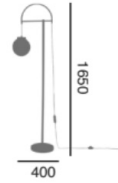

Product Images

XX23
Dimension:
 L400XW200XH1650mm
Material: Electroplated
 Steel, Glass
Color:
 Gold, Pearl White

Specification Details

PRODUCT	: Floor Lamp XX23
BRAND	: LAMP & LIGHT
DESCRIPTION	: Floor Lamp
DIMENSION	: L400 x W200 x H1650 mm + Cable Length N/A mm
LAMP TYPE	: G9 x 1 pcs (Maximum : 3W)
COLOR	: Gold, Pearl White
MATERIAL	: Electroplated Steel, Glass
WEIGHT	: 7.7 kg
IP RATING	: IP 20
INSTALLATION	: N/A
CUT OUT SIZE	: -

Light Source Info

LIGHT COLOR CCT	: Depend On Bulb
POWER (WATT)	: -
LUMEN	: -
BEAM ANGLE	: Depend On Bulb
CRI	: Depend On Bulb
INPUT VOLTAGE	: Depend On Bulb
POWER FACTOR	: Depend On Bulb
AVG. LIFE TIME	: Depend On Bulb
DIMMABLE	: Depend On Bulb
CONTROL GEAR	: