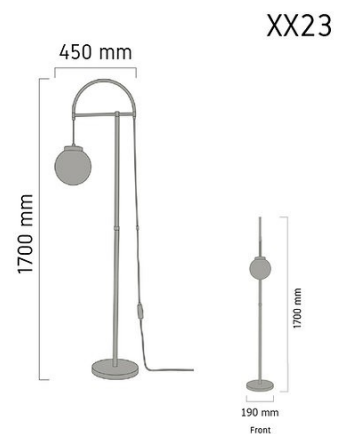

Product Images

Specification Details

PRODUCT	: Floor Lamp XX23
BRAND	: LAMP & LIGHT
DESCRIPTION	: Floor Lamp
DIMENSION	: L450 x W190 x H1,700 mm + Cable Length 2000 mm
LAMP TYPE	: E27 LED x 1 pcs (Maximum : 15W (Prefer : 12W))
COLOR	: Gold,Pearl White
MATERIAL	: Electroplated Steel,Glass
WEIGHT	: 7.700 kg
IP RATING	: IP 20
INSTALLATION	: N/A
CUT OUT SIZE	: -

Light Source Info

LIGHT COLOR CCT	: Depend On Bulb
POWER (WATT)	: -
LUMEN	: -
BEAM ANGLE	: Depend On Bulb
CRI	: Depend On Bulb
INPUT VOLTAGE	: Depend On Bulb
POWER FACTOR	: Depend On Bulb
AVG. LIFE TIME	: Depend On Bulb
DIMMABLE	: Depend On Bulb
CONTROL GEAR	: