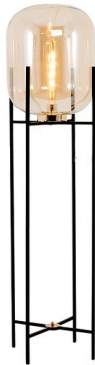

Product Images

XX52

Specification Details

PRODUCT	: Floor Lamp XX52
BRAND	: LAMP & LIGHT
DESCRIPTION	: Floor Lamp
DIMENSION	: L350 x W350 x H1,400 mm + Cable Length N/A mm
LAMP TYPE	: E27 x 1 pcs (Maximum : E27 Maximum15W (Prefer : T30s 4W Classic)))
COLOR	: Amber,Black
MATERIAL	: Glass,Steel
WEIGHT	: 9.000 kg
IP RATING	: IP 20
INSTALLATION	: N/A
CUT OUT SIZE	: -

Light Source Info

LIGHT COLOR CCT	: Depend On Bulb
POWER (WATT)	: -
LUMEN	: -
BEAM ANGLE	: Depend On Bulb
CRI	: Depend On Bulb
INPUT VOLTAGE	: Depend On Bulb
POWER FACTOR	: Depend On Bulb
AVG. LIFE TIME	: Depend On Bulb
DIMMABLE	: Depend On Bulb
CONTROL GEAR	: