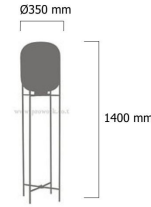

Product Images

XX52

Specification Details

PRODUCT	: Floor Lamp XX52
BRAND	: LAMP & LIGHT
DESCRIPTION	: Floor Lamp
DIMENSION	: L350 x W350 x H1,400 mm + Cable Length N/A mm
LAMP TYPE	: E27 x 1 pcs (Maximum : E27 Maximum15W (Prefer : T30s 4W Classic)))
COLOR	: Amber,Black
MATERIAL	: Glass,Steel
WEIGHT	: 9.000 kg
IP RATING	: IP 20
INSTALLATION	: N/A
CUT OUT SIZE	: -

Light Source Info

LIGHT COLOR CCT	: Depend On Bulb
POWER (WATT)	: -
LUMEN	: -
BEAM ANGLE	: Depend On Bulb
CRI	: Depend On Bulb
INPUT VOLTAGE	: Depend On Bulb
POWER FACTOR	: Depend On Bulb
AVG. LIFE TIME	: Depend On Bulb
DIMMABLE	: Depend On Bulb
CONTROL GEAR	: