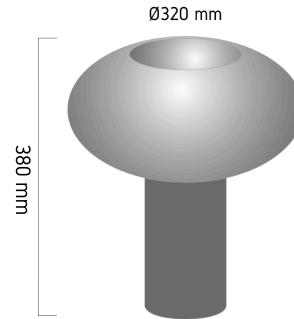

Product Images

XX67

Specification Details

PRODUCT	: Table Lamp XX67
BRAND	: LAMP & LIGHT
DESCRIPTION	: Table Lamp
DIMENSION	: L320 x W320 x H380 mm + Cable Length N/A mm
LAMP TYPE	: E27 x 1 pcs (Maximum : 3W (Prefer G45 Classic 2w))
COLOR	: Black,Amber
MATERIAL	: Glass,Marble
WEIGHT	: 7.800 kg
IP RATING	: IP 20
INSTALLATION	: N/A
CUT OUT SIZE	: -

Light Source Info

LIGHT COLOR CCT	: Depend On Bulb
POWER (WATT)	: -
LUMEN	: -
BEAM ANGLE	: Depend On Bulb
CRI	: Depend On Bulb
INPUT VOLTAGE	: Depend On Bulb
POWER FACTOR	: Depend On Bulb
AVG. LIFE TIME	: Depend On Bulb
DIMMABLE	: Depend On Bulb
CONTROL GEAR	: