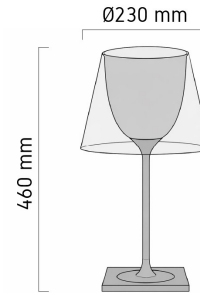

Product Images

XX101

Specification Details

PRODUCT	: Table Lamp XX101
BRAND	: LAMP & LIGHT
DESCRIPTION	: Table Lamp
DIMENSION	: L230 x W230 x H460 mm + Cable Length N/A mm
LAMP TYPE	: E27 x 1 pcs (Maximum : 6W (Prefer : 3W))
COLOR	: Chrome
MATERIAL	: Glass,Steel
WEIGHT	: 1.500 kg
IP RATING	: IP 20
INSTALLATION	: N/A
CUT OUT SIZE	: -

Light Source Info

LIGHT COLOR CCT	: Depend On Bulb
POWER (WATT)	: -
LUMEN	: -
BEAM ANGLE	: Depend On Bulb
CRI	: Depend On Bulb
INPUT VOLTAGE	: Depend On Bulb
POWER FACTOR	: Depend On Bulb
AVG. LIFE TIME	: Depend On Bulb
DIMMABLE	: Depend On Bulb
CONTROL GEAR	: