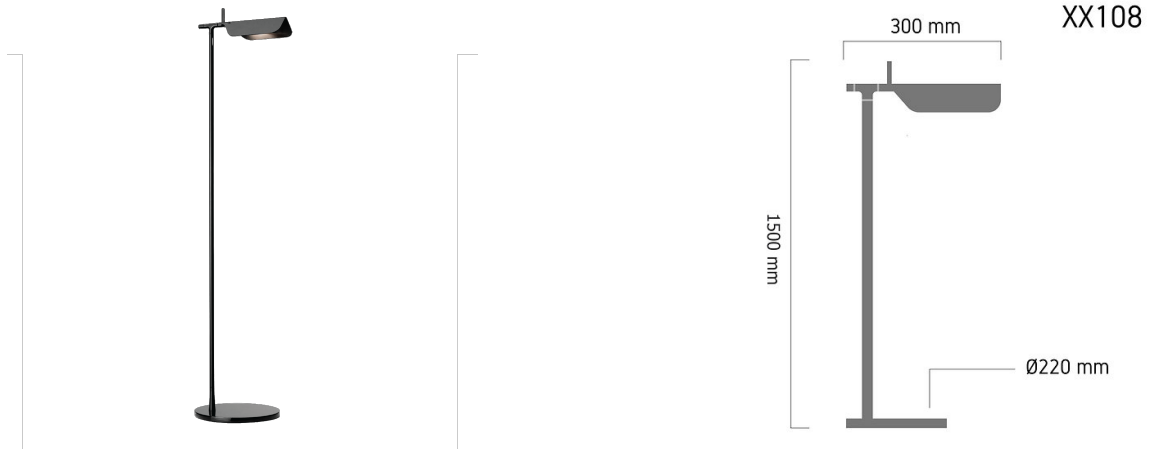

Product Images

Specification Details

PRODUCT	: Floor Lamp XX 108
BRAND	: LAMP & LIGHT
DESCRIPTION	: Floor Lamp
DIMENSION	: L300 x W220 x H1,500 mm + Cable Length N/A mm
LAMP TYPE	: G9 x 1 pcs ( Maximum : 3W (Prefer : 3W))
COLOR	: Black
MATERIAL	: Metal
WEIGHT	: 3.000 kg
IP RATING	: IP 20
INSTALLATION	: N/A
CUT OUT SIZE	: -

Light Source Info

LIGHT COLOR CCT	: Depend On Bulb
POWER (WATT)	: Depend on Bulb
LUMEN	: Depend on Bulb
BEAM ANGLE	: Depend On Bulb
CRI	: Depend On Bulb
INPUT VOLTAGE	: Depend On Bulb
POWER FACTOR	: Depend On Bulb
AVG. LIFE TIME	: Depend On Bulb
DIMMABLE	: Depend On Bulb
CONTROL GEAR	: