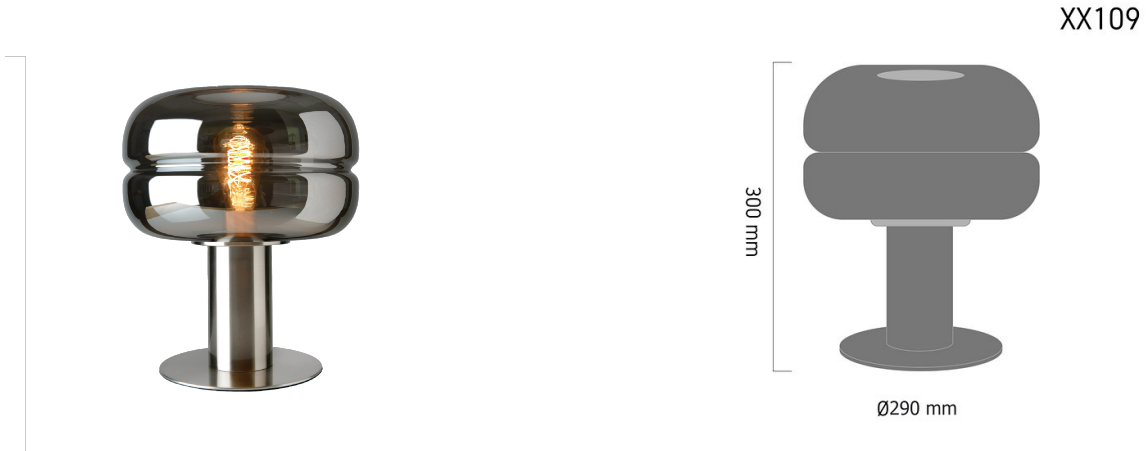

Product Images

Specification Details

PRODUCT	: Table Lamp XX 109
BRAND	: LAMP & LIGHT
DESCRIPTION	: Table Lamp
DIMENSION	: L290 x W290 x H300 mm + Cable Length 1500 mm
LAMP TYPE	: E27 x 1 pcs (Maximum : 15W (Prefer : ST64 4W Twist))
COLOR	: Silver
MATERIAL	: Glass,Stainless Steel
WEIGHT	: 2.500 kg
IP RATING	: IP 20
INSTALLATION	: N/A
CUT OUT SIZE	: -

Light Source Info

LIGHT COLOR CCT	: Depend On Bulb
POWER (WATT)	: Depend on Bulb
LUMEN	: Depend on Bulb
BEAM ANGLE	: Depend On Bulb
CRI	: Depend On Bulb
INPUT VOLTAGE	: Depend On Bulb
POWER FACTOR	: Depend On Bulb
AVG. LIFE TIME	: Depend On Bulb
DIMMABLE	: Depend On Bulb
CONTROL GEAR	: