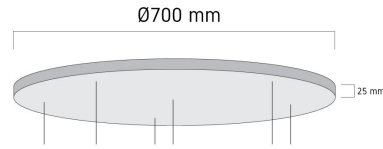

Product Images

Specification Details

PRODUCT	: Multi-drop Plate Round - 6 Head - White
BRAND	: LAMP & LIGHT
DESCRIPTION	: Fittings & Accessories
DIMENSION	: L700 x W700 x H25 mm + Cable Length N/A mm
LAMP TYPE	: N/A x 0 pcs (Maximum : -)
COLOR	: White
MATERIAL	: Aluminum
WEIGHT	: 3.000 kg
IP RATING	: IP 20
INSTALLATION	: Surface Mounted
CUT OUT SIZE	: -

Light Source Info

LIGHT COLOR CCT	: Depend On Bulb
POWER (WATT)	: -
LUMEN	: -
BEAM ANGLE	: Depend On Bulb
CRI	: Depend On Bulb
INPUT VOLTAGE	: Depend On Bulb
POWER FACTOR	: Depend On Bulb
AVG. LIFE TIME	: Depend On Bulb
DIMMABLE	: Depend On Bulb
CONTROL GEAR	: