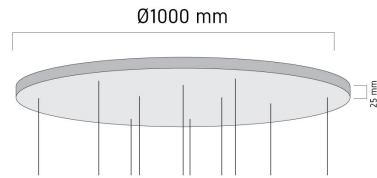

Product Images

Specification Details

PRODUCT	: Multi-drop Plate Round - 10 Head - White
BRAND	: LAMP & LIGHT
DESCRIPTION	: Fittings & Accessories
DIMENSION	: L1,000 x W1,000 x H25 mm + Cable Length N/A mm
LAMP TYPE	: N/A x 0 pcs
COLOR	: White
MATERIAL	: Aluminum
WEIGHT	: 6.300 kg
IP RATING	: IP 20
INSTALLATION	: Surface Mounted
CUT OUT SIZE	: -

Light Source Info

LIGHT COLOR CCT	: Depend On Bulb
POWER (WATT)	: -
LUMEN	: -
BEAM ANGLE	: Depend On Bulb
CRI	: Depend On Bulb
INPUT VOLTAGE	: Depend On Bulb
POWER FACTOR	: Depend On Bulb
AVG. LIFE TIME	: Depend On Bulb
DIMMABLE	: Depend On Bulb
CONTROL GEAR	: