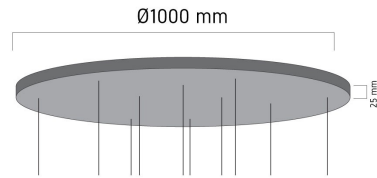

Product Images

Specification Details

PRODUCT	: Multi-drop Plate Round - 10 Head - Black
BRAND	: LAMP & LIGHT
DESCRIPTION	: Fittings & Accessories
DIMENSION	: L1,000 x W1,000 x H25 mm + Cable Length N/A mm
LAMP TYPE	: N/A x 0 pcs
COLOR	: Black
MATERIAL	: Aluminum
WEIGHT	: 6.300 kg
IP RATING	: IP 20
INSTALLATION	: Surface Mounted
CUT OUT SIZE	: -

Light Source Info

LIGHT COLOR CCT	: Depend On Bulb
POWER (WATT)	: -
LUMEN	: -
BEAM ANGLE	: Depend On Bulb
CRI	: Depend On Bulb
INPUT VOLTAGE	: Depend On Bulb
POWER FACTOR	: Depend On Bulb
AVG. LIFE TIME	: Depend On Bulb
DIMMABLE	: Depend On Bulb
CONTROL GEAR	: